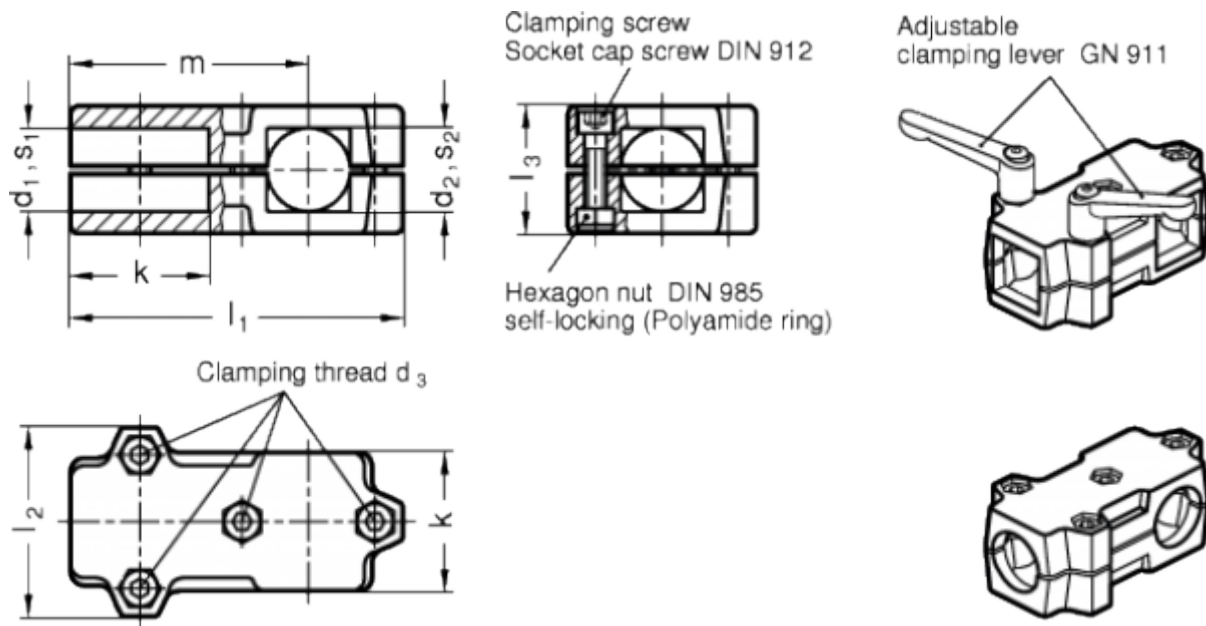

Article number: 20193B40B40762SW
 Description: E+G T-angel clamp
 GN 193-B40-B40-76-2-SW

Measures

Accessories = GN 911-M10-63	m	= -
d1 = 40	s1	= -
d2 = 40	s2	= -
d3 = M10	Weight in (g) = 1198	
k = 76		
l1 = 176		
l2 = 98		
l3 = 70		